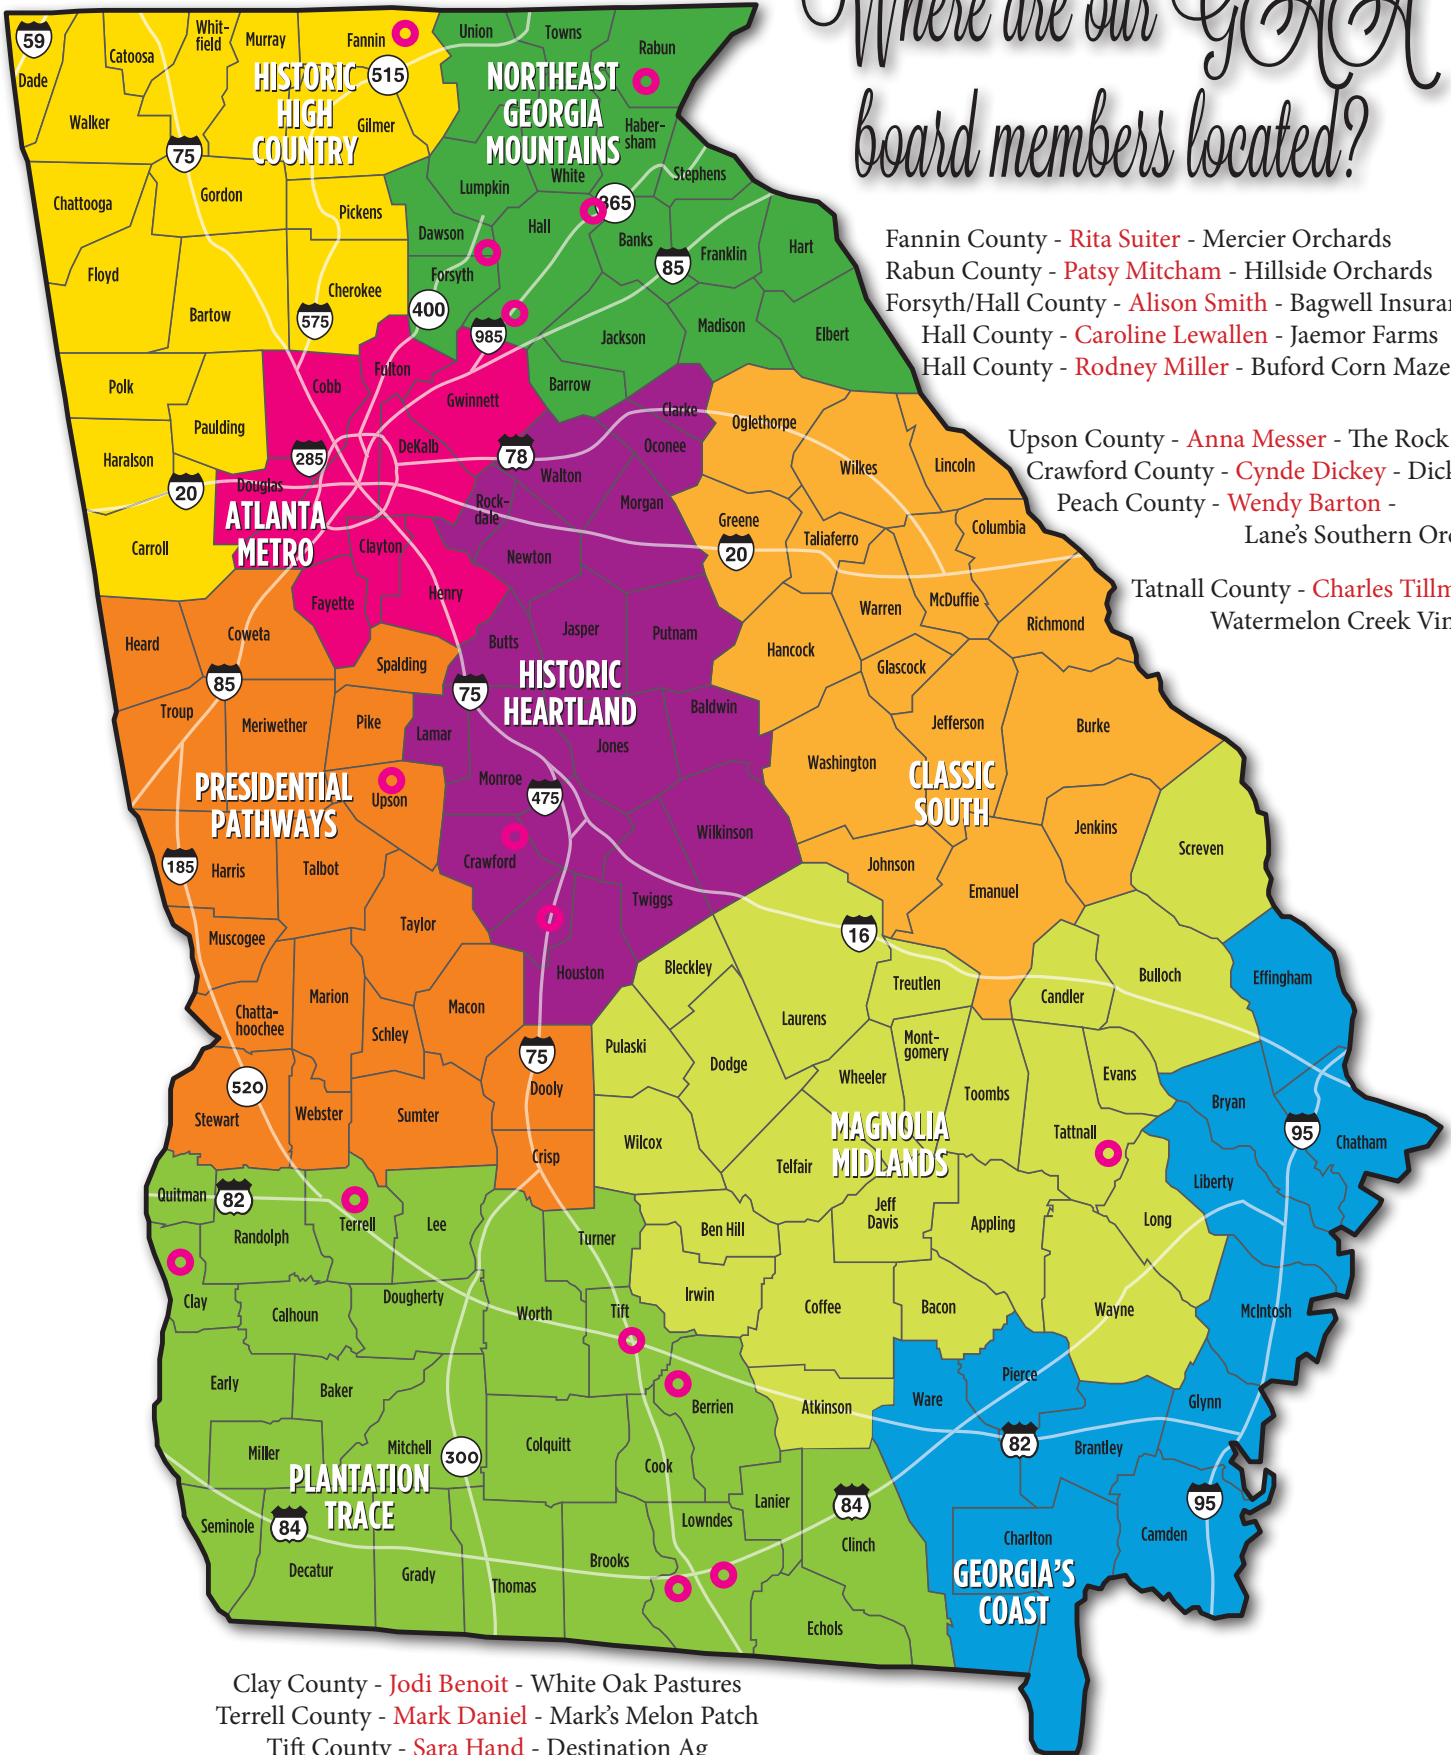

Where are our GMA board members located?

Fannin County - **Rita Suiter** - Mercier Orchards
 Rabun County - **Patsy Mitcham** - Hillside Orchards
 Forsyth/Hall County - **Alison Smith** - Bagwell Insurance
 Hall County - **Caroline Lewallen** - Jaemor Farms
 Hall County - **Rodney Miller** - Buford Corn Maze

Upson County - **Anna Messer** - The Rock Ranch
 Crawford County - **Cynde Dickey** - Dickey Farms
 Peach County - **Wendy Barton** - Lane's Southern Orchard

Tatnall County - **Charles Tillman** - Watermelon Creek Vineyard

Clay County - **Jodi Benoit** - White Oak Pastures
 Terrell County - **Mark Daniel** - Mark's Melon Patch
 Tift County - **Sara Hand** - Destination Ag
 Berrien County - **Jennifer McMillian** - Southern Grace Farms
 Lowndes County - **Jessica Bolesta** - Raisin' Cane
 Lowndes County - **Greg Powell** - The Langdale Company